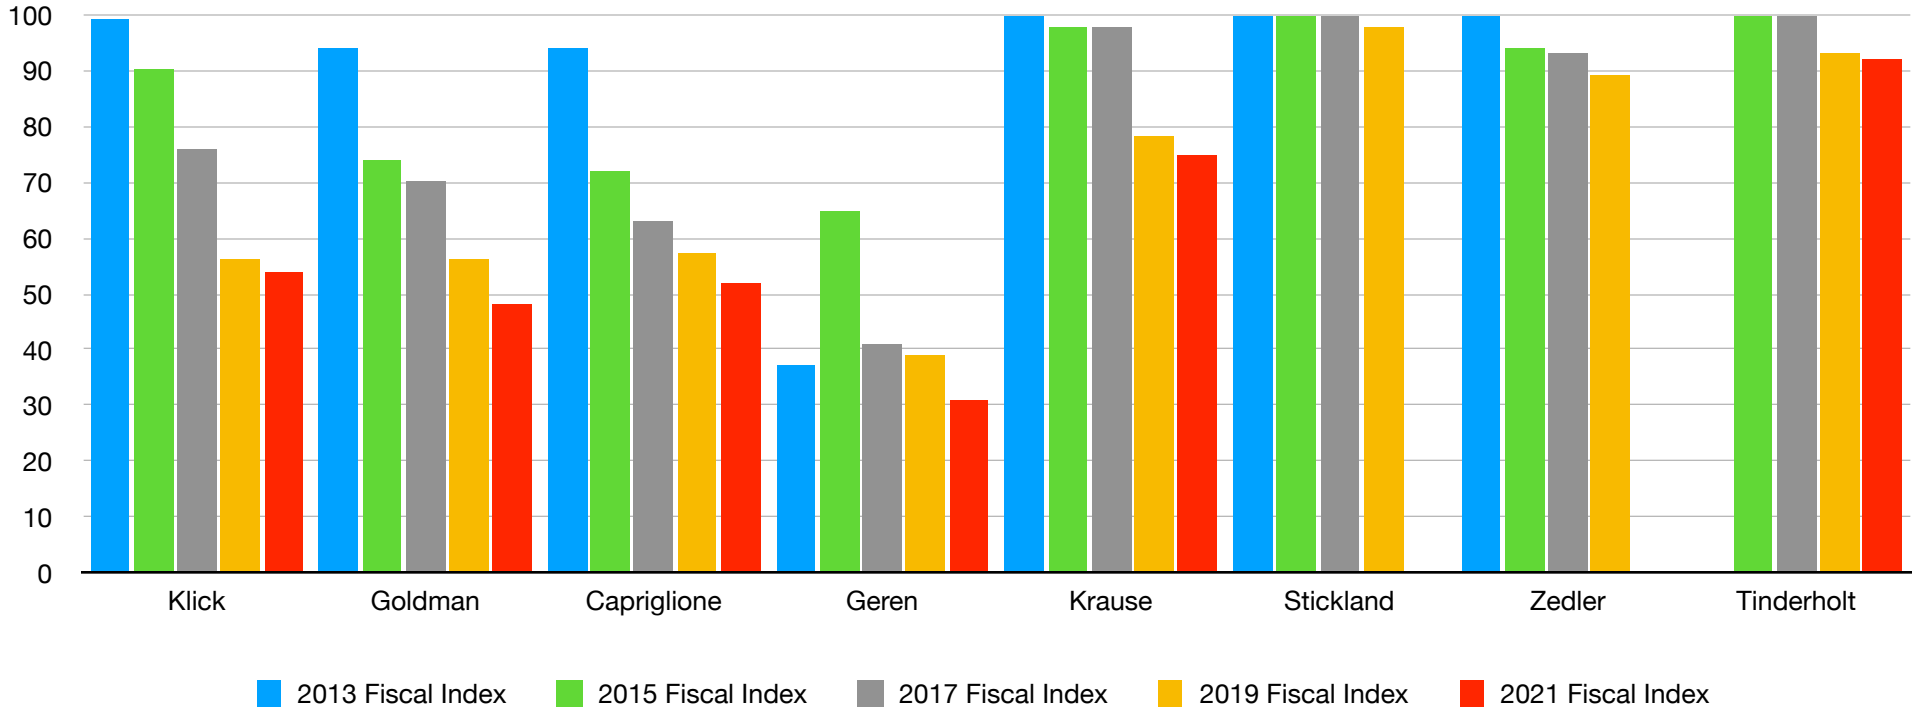

Texans for Fiscal Responsibility Scores - Texas Legislature Voting History

Scores

	2013 Fiscal Index	2015 Fiscal Index	2017 Fiscal Index	2019 Fiscal Index	2021 Fiscal Index
Klick	99	90	76	56	54
Goldman	94	74	70	56	48
Capriglione	94	72	63	57	52
Geren	37	65	41	39	31
Krause	100	98	98	78	75
Stickland	100	100	100	98	N/A
Zedler	100	94	93	89	N/A
Tinderholt	N/A	100	100	93	92