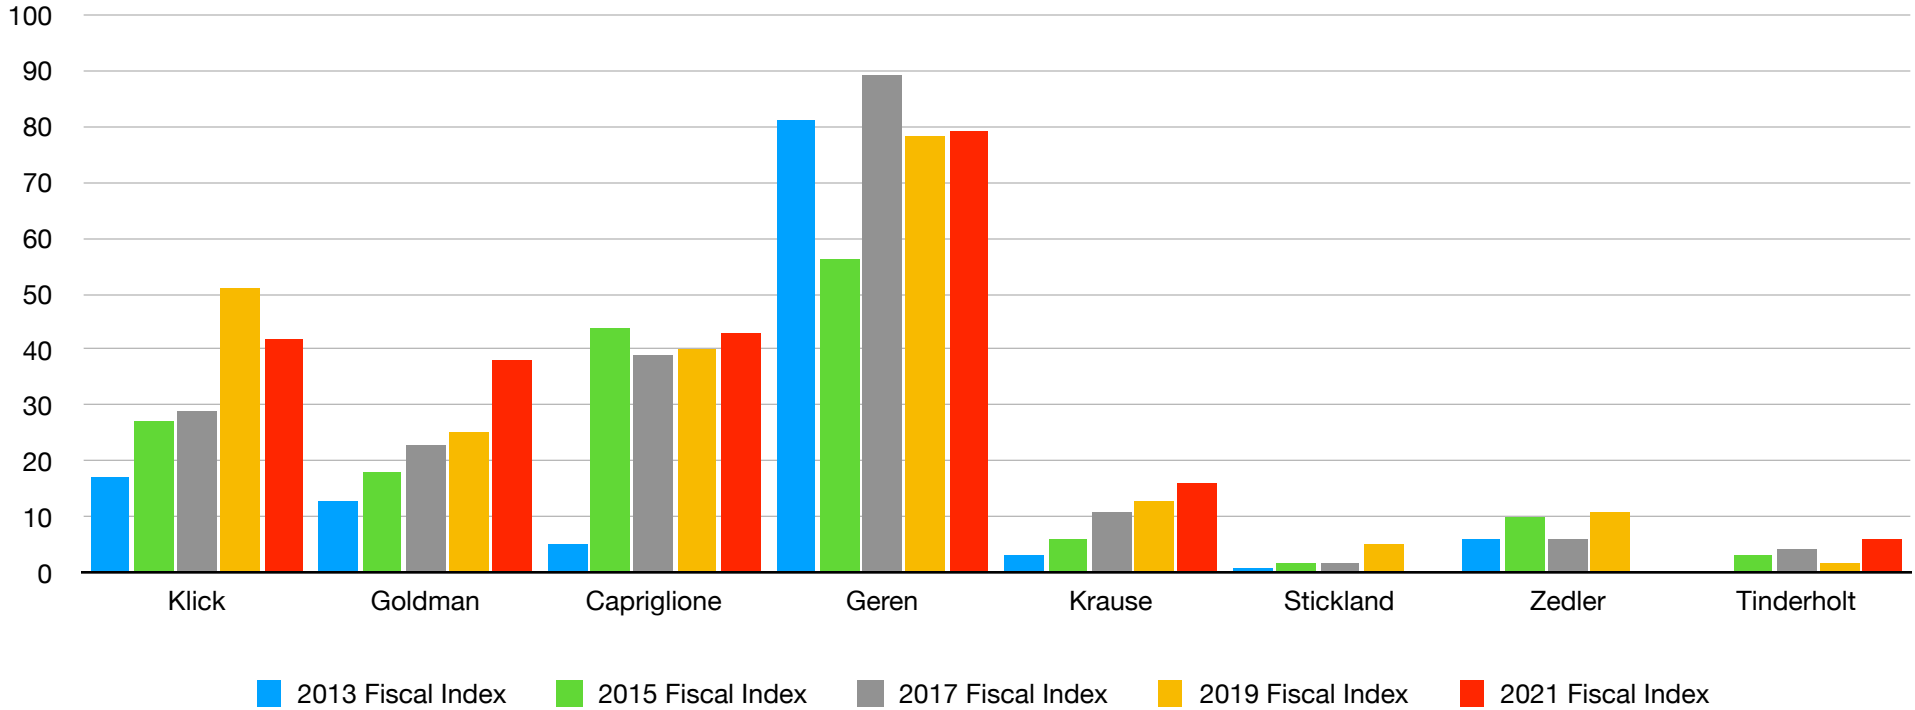

Rice University Rankings - Texas Legislature Voting History

Rice University Rankings (<10 = Most Conservative)

	2013 Fiscal Index	2015 Fiscal Index	2017 Fiscal Index	2019 Fiscal Index	2021 Fiscal Index
Klick	17	27	29	51	42
Goldman	13	18	23	25	38
Capriglione	5	44	39	40	43
Geren	81	56	89	78	79
Krause	3	6	11	13	16
Stickland	1	2	2	5	N/A
Zedler	6	10	6	11	N/A
Tinderholt	N/A	3	4	2	6